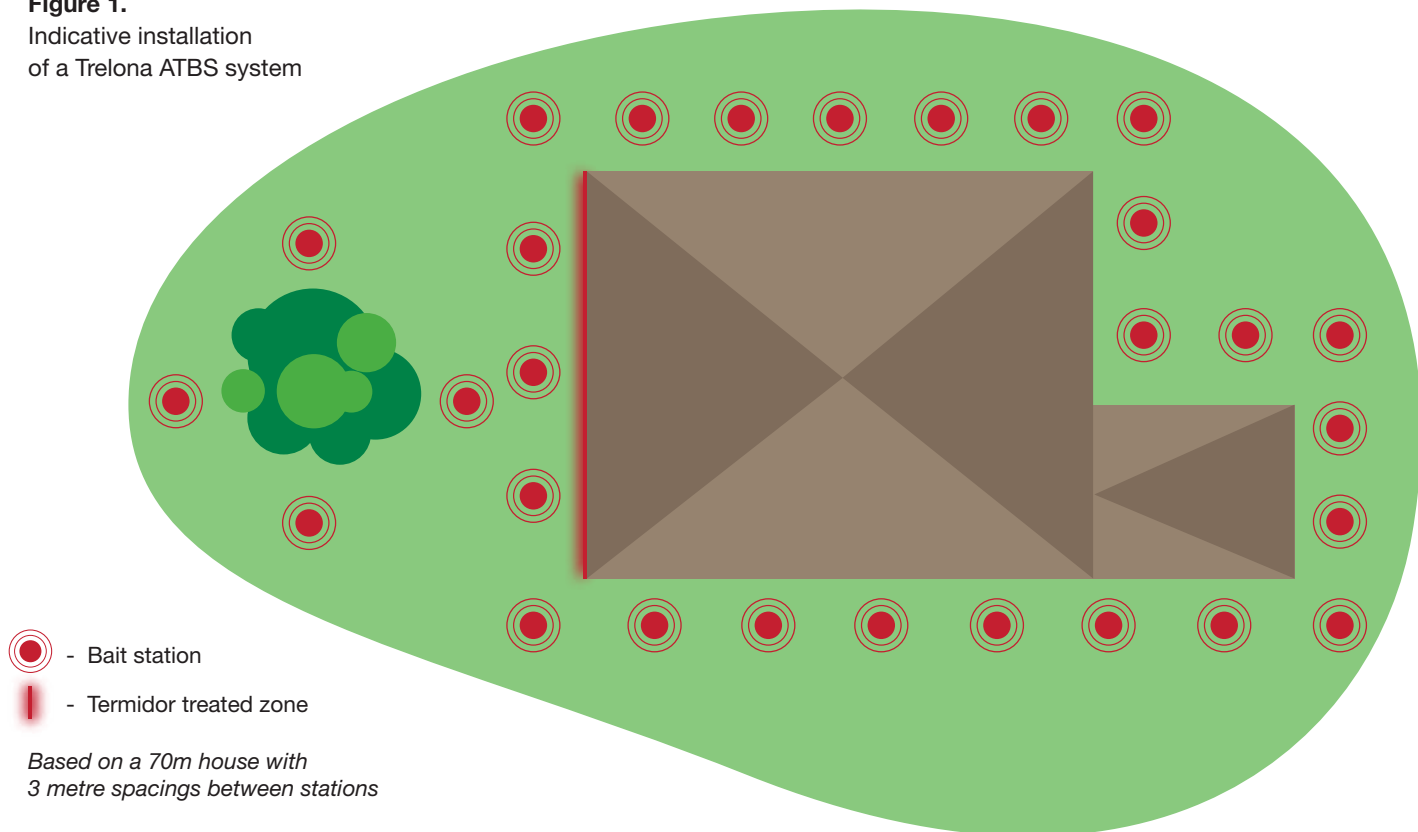

Combined protection - unmatched piece of mind

The unique advantage of Trelona ATBS is that it can be used in combination with Termidor Residual termiticide and insecticide and Termidor HE high-efficiency termiticide.

Termidor has been the most trusted name in termite control since 2002 and has been the benchmark for termiticides in the Australian market. This trusted technology can now be combined with the most advanced baiting system available.

Due to termite risk or construction design, a combined treatment may provide the most adequate and thorough protection for your home (Figure 1). Where required or in instances where additional “piece of mind” is desired, your pest management professional may design a treatment plan combining the power of these two trusted technologies.

Figure 1.
Indicative installation
of a Trelona ATBS system

NEW

Trelona® ATBS

Advance Termite Bait System

**For more information on Trelona ATBS,
visit trelona.com.au or call 1800 558 399**