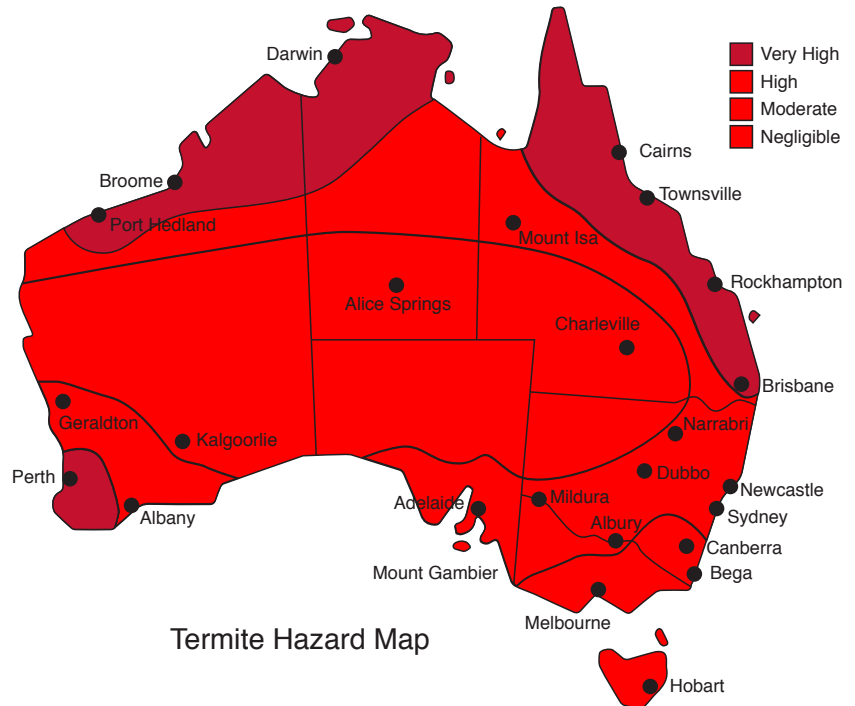

NEW

Trelona[®] ATBS

Advance Termite Bait System

BASF

We create chemistry

Homeowner Guide

Termite Issues in Australia

Termites are a highly destructive pest and a major cause of economic damage to homes around Australia. One in three homes in Australia has been affected by termite damage. There are hundreds of termite species around Australia, although only a small number of these species are responsible for structural damage to our homes.

Although the coastal belt and northern parts of Australia are generally regarded as the highest-risk areas for subterranean termite infestation, economically significant species, which damage timber, are found throughout mainland Australia. In reality, any structure containing wood is at risk of subterranean termite infestation whether in the city, suburbs or country, unless protective measures are taken.

Conducive conditions around your home

There are many conditions, which may be present around your home, that may be conducive to termite activity. Water and leaks associated with faulty plumbing, broken roof tiles, leaking shower recesses and air conditioning drainage can all contribute to a build-up of moisture in the surrounding soil, creating perfect conditions for termites. Trees, shrubs and gardens adjacent to your home can result in an excess in roots, moisture and other organic matter, allowing termites to establish and gain access undetected into the foundations, expansion joints or other concealed entry points. It is recommended that your home is inspected annually by a pest management professional. This not only identifies any termite activity in the structure, but will also ensure that any conducive conditions are identified so they can be rectified to reduce the risk to your home.