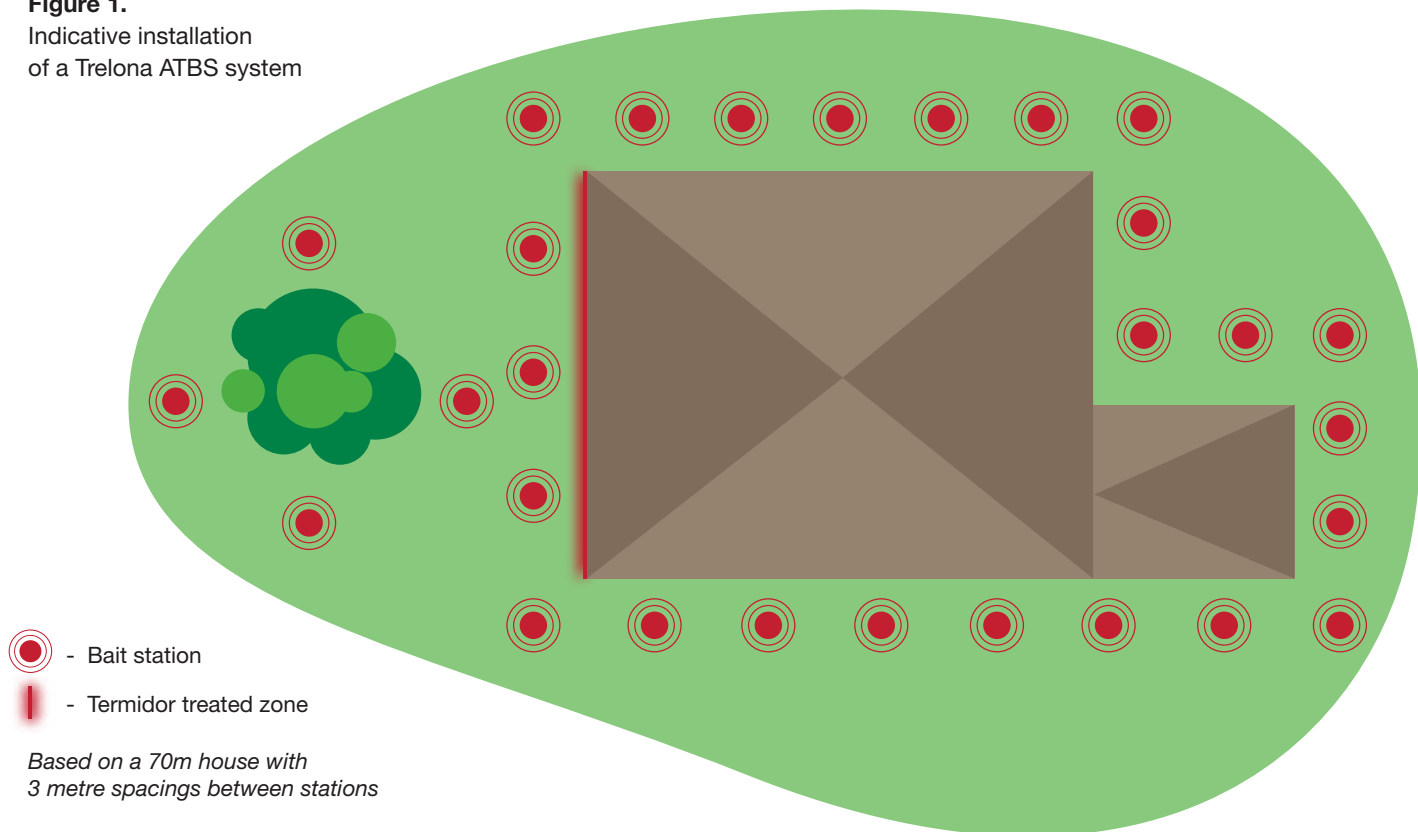

Combined protection - unmatched piece of mind

The unique advantage of Trelona ATBS is that it can be used in combination with Termidor Residual termiticide and insecticide and Termidor HE high-efficiency termiticide.

Termidor has been the most trusted name in termite control since 2002 and has been the benchmark for termiticides in the Australian market. This trusted technology can now be combined with the most advanced baiting system available.

Due to termite risk or construction design, a combined treatment may provide the most adequate and thorough protection for your home (Figure 1). Where required or in instances where additional “piece of mind” is desired, your pest management professional may design a treatment plan combining the power of these two trusted technologies.

Figure 1.
Indicative installation
of a Trelona ATBS system

NEW

Trelona® ATBS

Advance Termite Bait System

**For more information on Trelona ATBS,
visit trelona.com.au or call 1800 558 399**