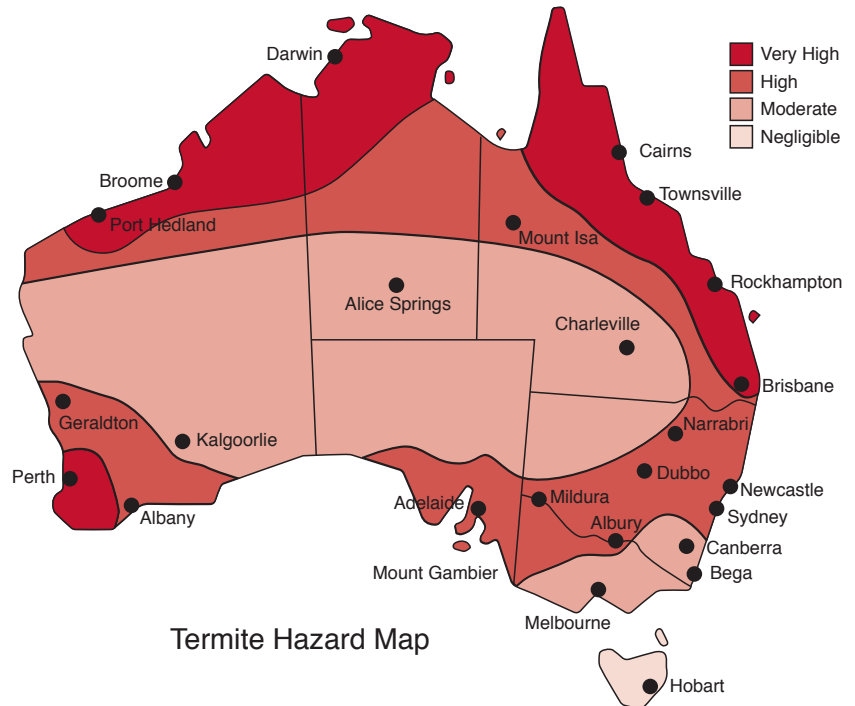

NEW

Trelona® ATBS

Advance Termite Bait System

BASF

We create chemistry

Homeowner Guide

Termite Issues in Australia

Termites are a highly destructive pest and a major cause of economic damage to homes around Australia. One in three homes in Australia has been affected by termite damage. There are hundreds of termite species around Australia, although only a small number of these species are responsible for structural damage to our homes.

Although the coastal belt and northern parts of Australia are generally regarded as the highest-risk areas for subterranean termite infestation, economically significant species, which damage timber, are found throughout mainland Australia. In reality, any structure containing wood is at risk of subterranean termite infestation whether in the city, suburbs or country, unless protective measures are taken.

Termite Hazard Map

Conducive conditions around your home

There are many conditions, which may be present around your home, that may be conducive to termite activity. Water and leaks associated with faulty plumbing, broken roof tiles, leaking shower recesses and air conditioning drainage can all contribute to a build-up of moisture in the surrounding soil, creating perfect conditions for termites. Trees, shrubs and gardens adjacent to your home can result in an excess in roots, moisture and other organic matter, allowing termites to establish and gain access undetected into the foundations, expansion joints or other concealed entry points. It is recommended that your home is inspected annually by a pest management professional. This not only identifies any termite activity in the structure, but will also ensure that any conducive conditions are identified so they can be rectified to reduce the risk to your home.